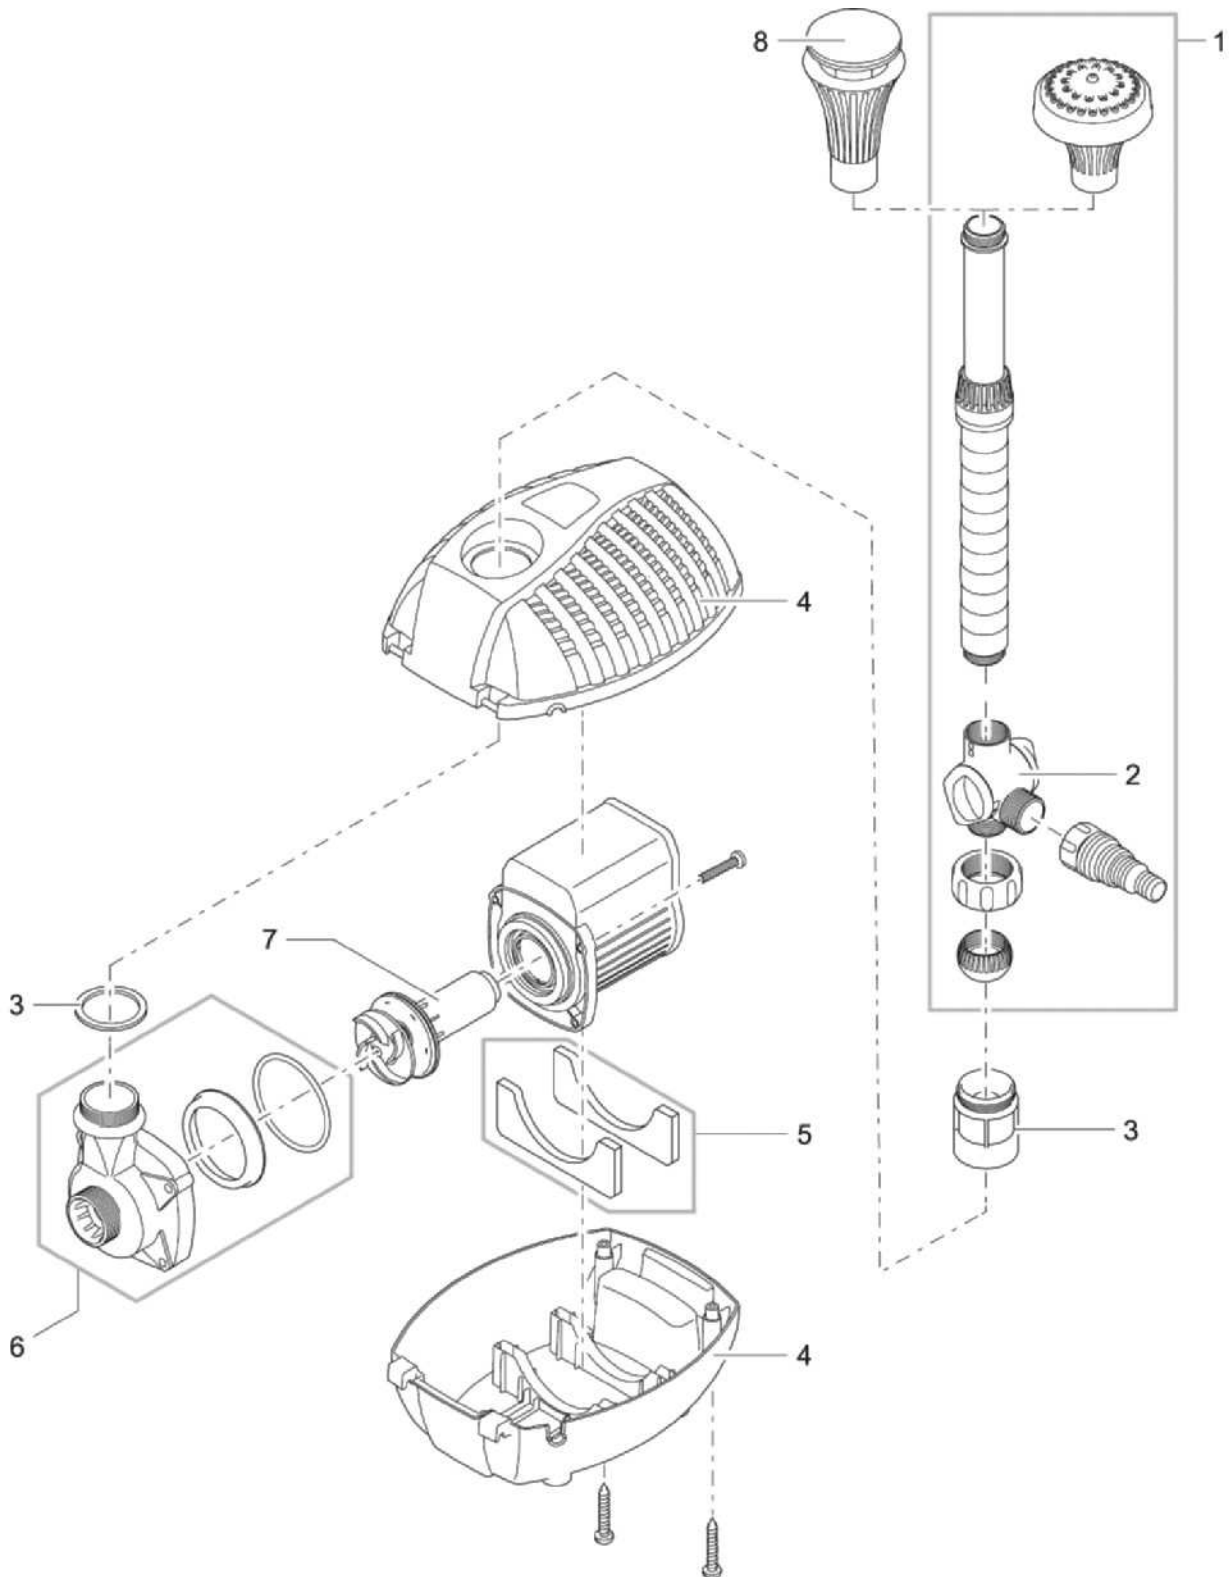

Artikelnr. Produkt Item no. Product	Pos. Pos.	Artikelnr. Ersatzteil Item no. Spare part	VE PU	Ersatzteil	Spare part
41923	1	41731	1	Beipack Düsenet Aquarius	Additional pack nozzle set Aquarius
	2	43290	1	Ers. T-Regler Aquarius Fountain Set	Spare T-controller Aquarius Fountain Set
	3	43286	1	Anschlusset Aquarius Foun.Set 5500-9500	Connection kit Aquarius Foun.Set 55-9500
	4	43287	1	Filtergehäuse Aquarius Foun.Set5500-9500	Filter housing Aquarius Foun.Set 55-9500
	5	43294	1	Puffer Aquarius Fountain Set 5500-7500	Buffer Aquarius Fountain Set 5500-7500
	6	43288	1	Pumpengeh. Aquarius Fountain Set 5500	Pump housing Aquarius Fountain Set 5500
	7	43292	1	Rotor Aquarius Fountain Set Eco5500-7500	Rotor Aquarius Fountain Set Eco5500-7500
	8	52318	1	Lava 36 - 10 K	Lava 36 - 10 K
41927	1	41731	1	Beipack Düsenet Aquarius	Additional pack nozzle set Aquarius
	2	43290	1	Ers. T-Regler Aquarius Fountain Set	Spare T-controller Aquarius Fountain Set
	3	43286	1	Anschlusset Aquarius Foun.Set 5500-9500	Connection kit Aquarius Foun.Set 55-9500
	4	43287	1	Filtergehäuse Aquarius Foun.Set5500-9500	Filter housing Aquarius Foun.Set 55-9500
	5	43295	1	Puffer Aquarius Fountain Set 9500	Buffer Aquarius Fountain Set 9500
	6	43289	1	Pumpengehäuse Aquarius Fountain Set 9500	Pump housing Aquarius Fountain Set 9500
	7	43293	1	Rotor Aquarius Fountain Set Eco 9500	Rotor Aquarius Fountain Set Eco 9500
	8	52318	1	Lava 36 - 10 K	Lava 36 - 10 K
41925	1	41731	1	Beipack Düsenet Aquarius	Additional pack nozzle set Aquarius
	2	43290	1	Ers. T-Regler Aquarius Fountain Set	Spare T-controller Aquarius Fountain Set
	3	43286	1	Anschlusset Aquarius Foun.Set 5500-9500	Connection kit Aquarius Foun.Set 55-9500
	4	43287	1	Filtergehäuse Aquarius Foun.Set5500-9500	Filter housing Aquarius Foun.Set 55-9500
	5	43294	1	Puffer Aquarius Fountain Set 5500-7500	Buffer Aquarius Fountain Set 5500-7500
	6	43288	1	Pumpengeh. Aquarius Fountain Set 5500	Pump housing Aquarius Fountain Set 5500
	7	43292	1	Rotor Aquarius Fountain Set Eco5500-7500	Rotor Aquarius Fountain Set Eco5500-7500
	8	52318	1	Lava 36 - 10 K	Lava 36 - 10 K
41924	1	41731	1	Beipack Düsenet Aquarius	Additional pack nozzle set Aquarius
	2	43290	1	Ers. T-Regler Aquarius Fountain Set	Spare T-controller Aquarius Fountain Set
	3	43286	1	Anschlusset Aquarius Foun.Set 5500-9500	Connection kit Aquarius Foun.Set 55-9500
	4	43287	1	Filtergehäuse Aquarius Foun.Set5500-9500	Filter housing Aquarius Foun.Set 55-9500
	5	43294	1	Puffer Aquarius Fountain Set 5500-7500	Buffer Aquarius Fountain Set 5500-7500
	6	43288	1	Pumpengeh. Aquarius Fountain Set 5500	Pump housing Aquarius Fountain Set 5500
	7	43292	1	Rotor Aquarius Fountain Set Eco5500-7500	Rotor Aquarius Fountain Set Eco5500-7500
	8	52318	1	Lava 36 - 10 K	Lava 36 - 10 K
41926	1	41731	1	Beipack Düsenet Aquarius	Additional pack nozzle set Aquarius
	2	43290	1	Ers. T-Regler Aquarius Fountain Set	Spare T-controller Aquarius Fountain Set
	3	43286	1	Anschlusset Aquarius Foun.Set 5500-9500	Connection kit Aquarius Foun.Set 55-9500
	4	43287	1	Filtergehäuse Aquarius Foun.Set5500-9500	Filter housing Aquarius Foun.Set 55-9500
	5	43294	1	Puffer Aquarius Fountain Set 5500-7500	Buffer Aquarius Fountain Set 5500-7500
	6	43288	1	Pumpengeh. Aquarius Fountain Set 5500	Pump housing Aquarius Fountain Set 5500
	7	43292	1	Rotor Aquarius Fountain Set Eco5500-7500	Rotor Aquarius Fountain Set Eco5500-7500
	8	52318	1	Lava 36 - 10 K	Lava 36 - 10 K
41928	1	41731	1	Beipack Düsenet Aquarius	Additional pack nozzle set Aquarius
	2	43290	1	Ers. T-Regler Aquarius Fountain Set	Spare T-controller Aquarius Fountain Set
	3	43286	1	Anschlusset Aquarius Foun.Set 5500-9500	Connection kit Aquarius Foun.Set 55-9500
	4	43287	1	Filtergehäuse Aquarius Foun.Set5500-9500	Filter housing Aquarius Foun.Set 55-9500
	5	43295	1	Puffer Aquarius Fountain Set 9500	Buffer Aquarius Fountain Set 9500
	6	43289	1	Pumpengehäuse Aquarius Fountain Set 9500	Pump housing Aquarius Fountain Set 9500
	7	43293	1	Rotor Aquarius Fountain Set Eco 9500	Rotor Aquarius Fountain Set Eco 9500
	8	52318	1	Lava 36 - 10 K	Lava 36 - 10 K