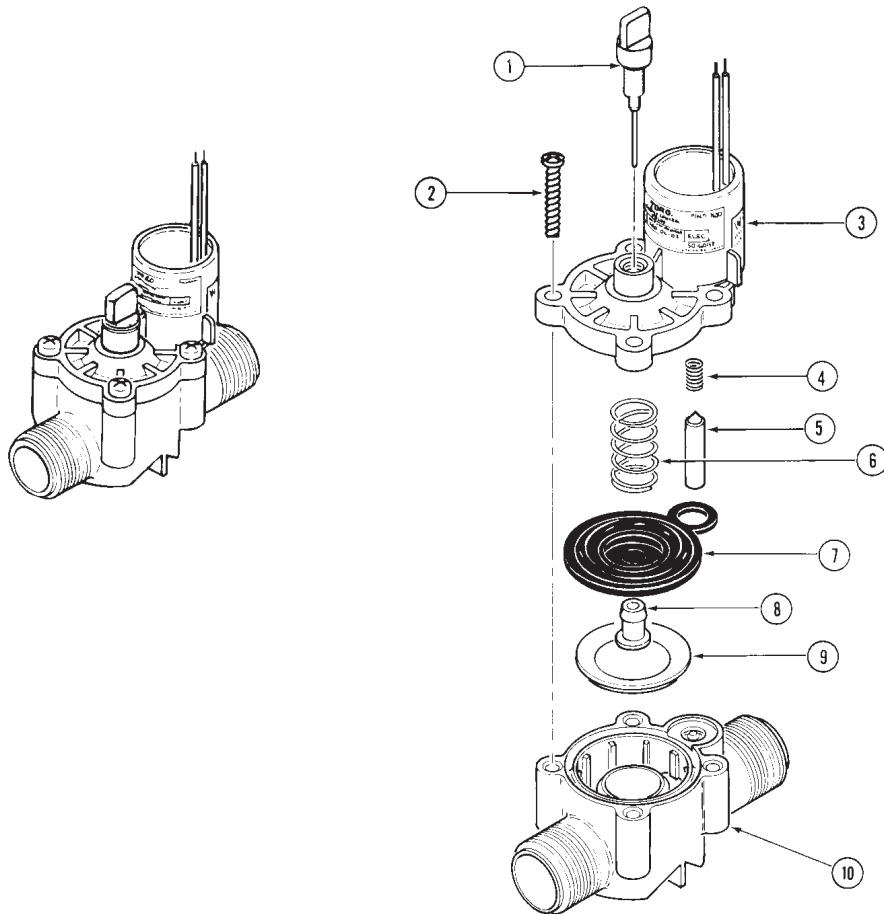

264 Series, 3/4 Inch

Item No.	Part No.	Description	Quantity Per Assy.
1	35-4889	Bleed Screw Assy. with Pin	1
2	363-1493	Screw , #10 x 1"	4
3	9-7413	Cap Assy.	1
4	9-6148	Spring, Plunger, Solenoid	1
5	9-6527	Plunger Assy .	1
6	9-7619	S pring, Diaphragm	1
7	35-8941	Diaphragm Assy. (Includes Item 8)	1
8	-----	Plug, Metering, Diaphragm	1
9	9-7835	S upport, Diaphragm	1
10	9-7992	Body, Valve	1